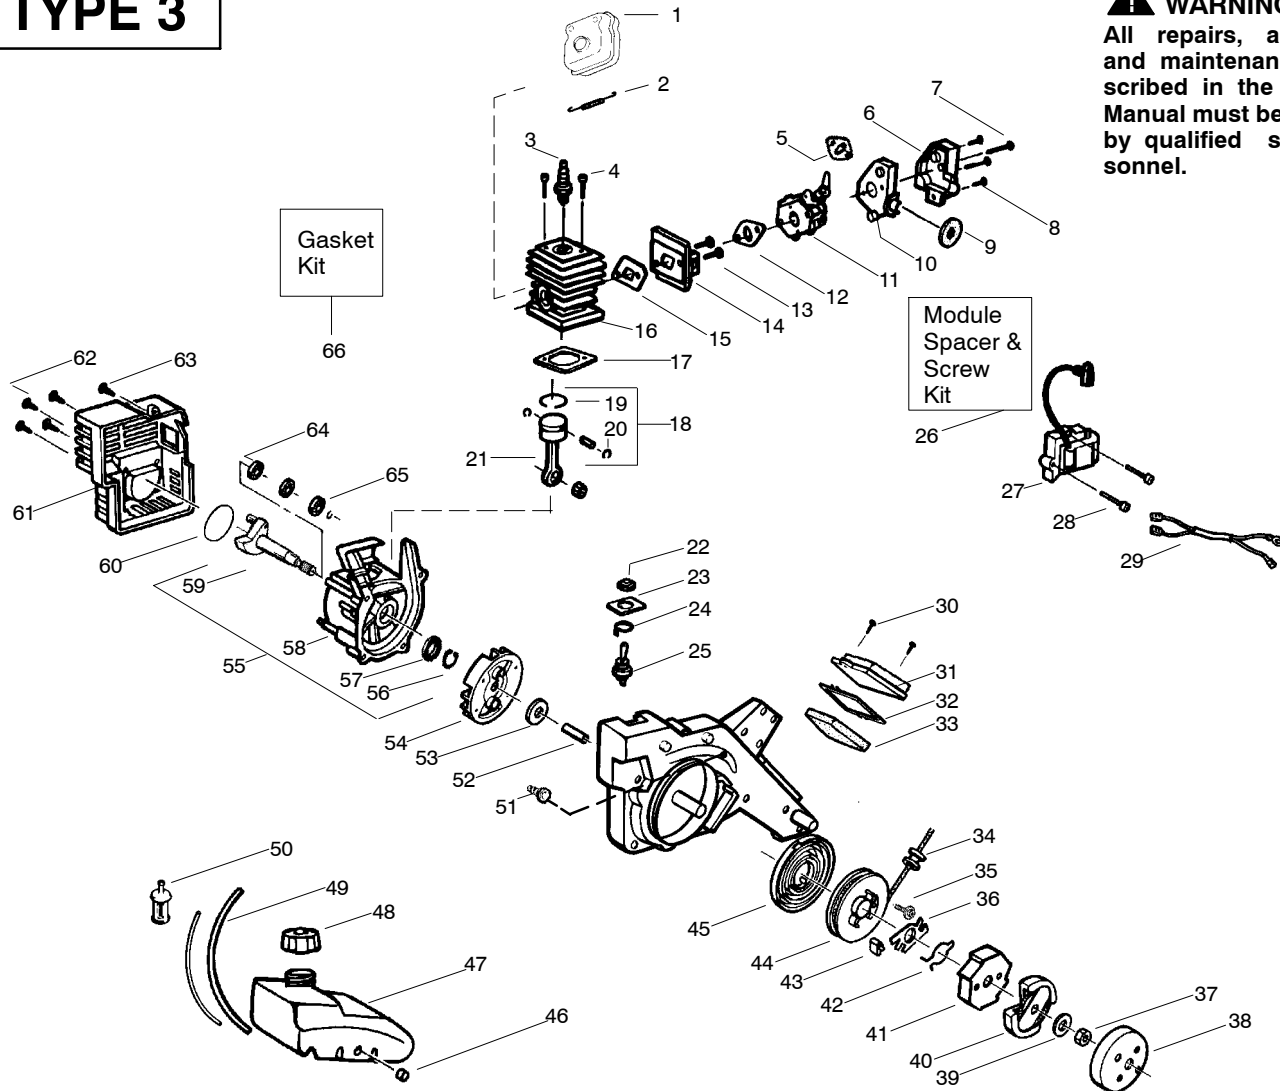

TYPE 3

⚠ WARNING
All repairs, adjustments and maintenance not described in the Operator's Manual must be performed by qualified service personnel.

Ref.	Part No.	Description	Ref.	Part No.	Description	Ref.	Part No.	Description
1.	530071396	Kit-Muffler (incl.#2)	24.	530037066	Terminal-Grounding	47.	530058782	Assy-Fuel Tank (incl. 48,49,50)
2.	530042088	Spring-Muffler	25.	530053920	Assy-Ground Switch (incl. 22-24)	48.	530014347	Assy-Fuel Cap
3.	952030249	Plug-Spark (RCJ-6Y)	26.	530071731	Kit-Mod. spacer/screw	49.	530069599	Kit-Fuel Line
4.	530015953	Screw	27.	530039163	Module-Ignition	50.	530095646	Assy-Fuel Pick-up
5.	530071611	Gasket-Carb/Bracket(kit)	28.	530016357	Screw	51.	530057308	Clip-Pine Tree
6.	530036622	Cover-Air Box	29.	530014655	Assy-Switch Wire	52.	530036927	Spacer-Flywheel
7.	530015887	Screw	30.	530015983	Screw	53.	530015828	Washer-Flat
8.	530015886	Screw	31.	530057612	Cover-Air Filter	54.	530054115	Assy-Flywheel
9.	530071611	Seal-Foam (kit)	32.	530071611	Gasket-Cover (kit)	55.	530071728	Assy-C/shaft & C/case (incl. 56,58,59)
10.	530036626	Base-Air Box	33.	530057034	Foam-Air Filter	56.	530015941	Retainer-C'shaft
11.	530071634	Kit-Carb. (Wt-630)	34.	530037224	Eyelet	57.	530071615	Kit-Crankcase Seal
12.	530071611	Gasket-Carb.(kit)	35.	530015882	Screw	58.	530071627	Assy-C'case (incl.56,64,65)
13.	530016014	Screw	36.	530042073	Cam-Starter	59.	530014864	Assy-Crankshaft
14.	530057618	Adapter-Carb.	37.	530626605	Nut	60.	530071363	O-ring-c'case/shrd (kit)
15.	530071611	Gasket-Cyl./Carb. (kit)	38.	530036665	Drum-Clutch	61.	530057607	Shroud
16.	530012482	Cylinder	39.	530015127	Washer-Flywheel	62.	530016386	Screw
17.	530071611	Gasket-Cyl. (kit)	40.	530014832	Assy-Clutch	63.	530016349	Screw
18.	530071476	Kit-Piston(incl.19,20)	41.	530036922	Cup-Starter	64.	530032125	Bearing-Inner
19.	530012472	Ring-Piston	42.	530042072	Wire-Starter Dog	65.	530055728	Bearing-Outer
20.	530015162	Cylinder	43.	530027162	Dog-Starter	66.	530071611	Kit Gasket (incl.5,9,12,15,17,32,60)
21.	530069945	Kit-Conn. Rod Assy.	44.	530069418	Kit-Starter Pulley(incl.35)			
22.	530016038	Boot-Switch w/nut	45.	530037229	Spring-Starter			
23.	530053921	Plate-Switch Indicator	46.	530053725	Isolator-Crankcase			

✓ = NEW PART NUMBER FOR THIS IPL   ★ = REFER TO THE SERVICE REFERENCE INDICATED FOR MORE INFORMATION. (LOCATED AT END OF IPL)
● = THESE PARTS ARE ILLUSTRATED FOR CLARITY. ORDER COMPLETE ASSEMBLY.